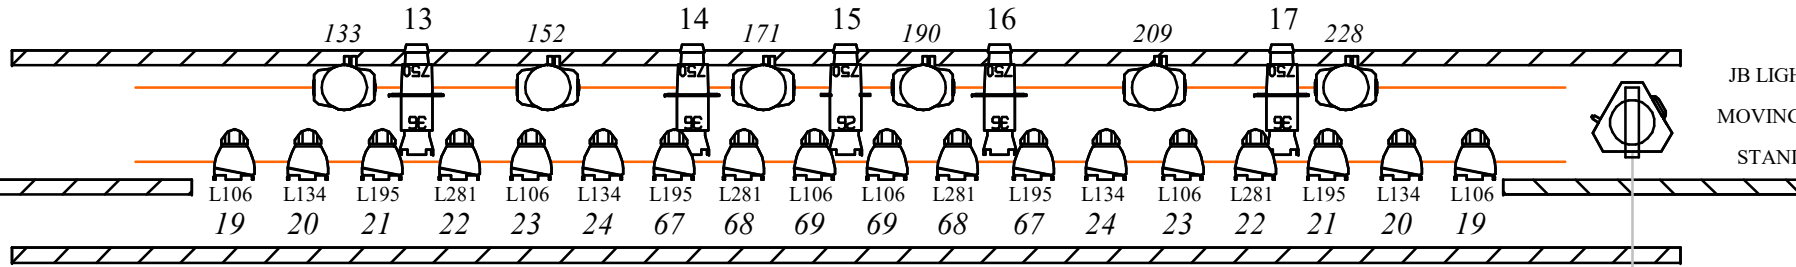

ALL LEKOS 36 DEG.
HAVE BREAK UP GOBOS

JB LIGHTING VARYSCAN A7
MOVING LED 8 DEG. A 28 DEG.
STANDARD 16 BIT DEVICE

JB LIGHTING VARYSCAN P6
SPOT

TOP VIEW

15'0" 14'0" 13'0" 12'0" 11'0" 10'0" 9'0" 8'0" 7'0" 6'0" 5'0" 4'0" 3'0" 2'0" 1'0" 0'0" 1'0" 2'0" 3'0" 4'0" 5'0" 6'0" 7'0" 8'0" 9'0" 10'0" 11'0" 12'0" 13'0" 14'0" 15'0"

22'6"
21'0"
19'6"
18'0"
16'6"
15'0"
13'6"
12'0"
10'6"
9'0"
7'6"
6'0"
4'6"
3'0"
1'6"
0'0"

LED 1.247 LED 1.255 LED 1.263 LED 1.271 LED 1.279 LED 1.287 LED 1.295 LED 1.303

2.138

2.146

2.130

2.154

2.122

2.162