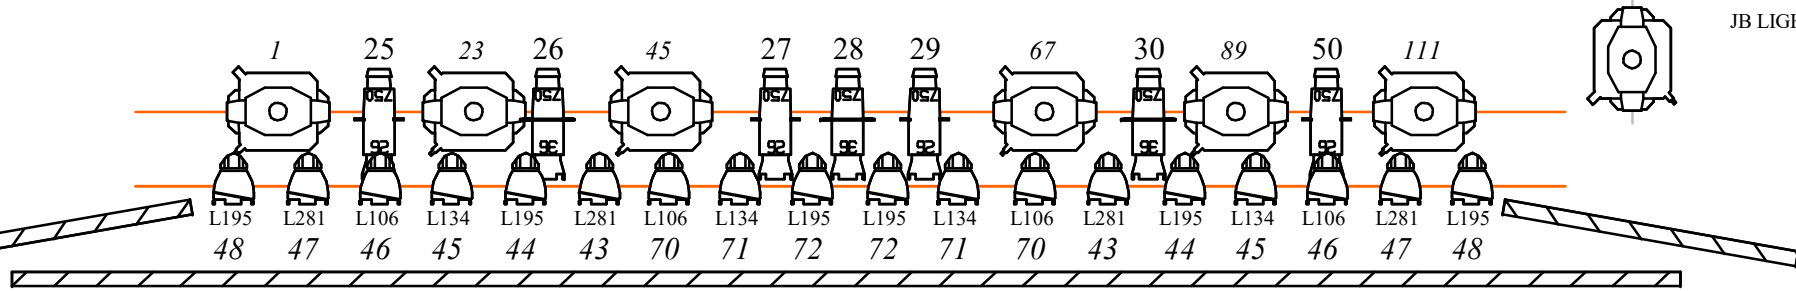

ALL LEKOS 36 DEG.
HAVE BREAK UP GOBOS

JB LIGHTING VARYSCAN A7
MOVING LED 8 DEG. A 28 DEG.
STANDARD 16 BIT DEVICE

JB LIGHTING VARYSCAN P6
SPOT

TOP VIEW

15'0" 14'0" 13'0" 12'0" 11'0" 10'0" 9'0" 8'0" 7'0" 6'0" 5'0" 4'0" 3'0" 2'0" 1'0" 0'0" 1'0" 2'0" 3'0" 4'0" 5'0" 6'0" 7'0" 8'0" 9'0" 10'0" 11'0" 12'0" 13'0" 14'0" 15'0"

22'6"
21'0"
19'6"
18'0"
16'6"
15'0"
13'6"
12'0"
10'6"
9'0"
7'6"
6'0"
4'6"
3'0"
1'6"
0'0"

LED 1.247 LED 1.255 LED 1.263 LED 1.271 LED 1.279 LED 1.287 LED 1.295 LED 1.303

2.138

2.146

2.130

2.154

2.122

2.162

ETC Lustr 11 (Selador)

DMX Footprint

- DMX 1 RED
- DMX 2 RED - ORAMGE
- DMX 3 AMBER
- DMX 4 GREEN
- DMX 5 GREEN
- DMX 6 BLUE
- DMX 7 INDIGO
- DMX 8 DIMMER

52

51

54

53

2.114