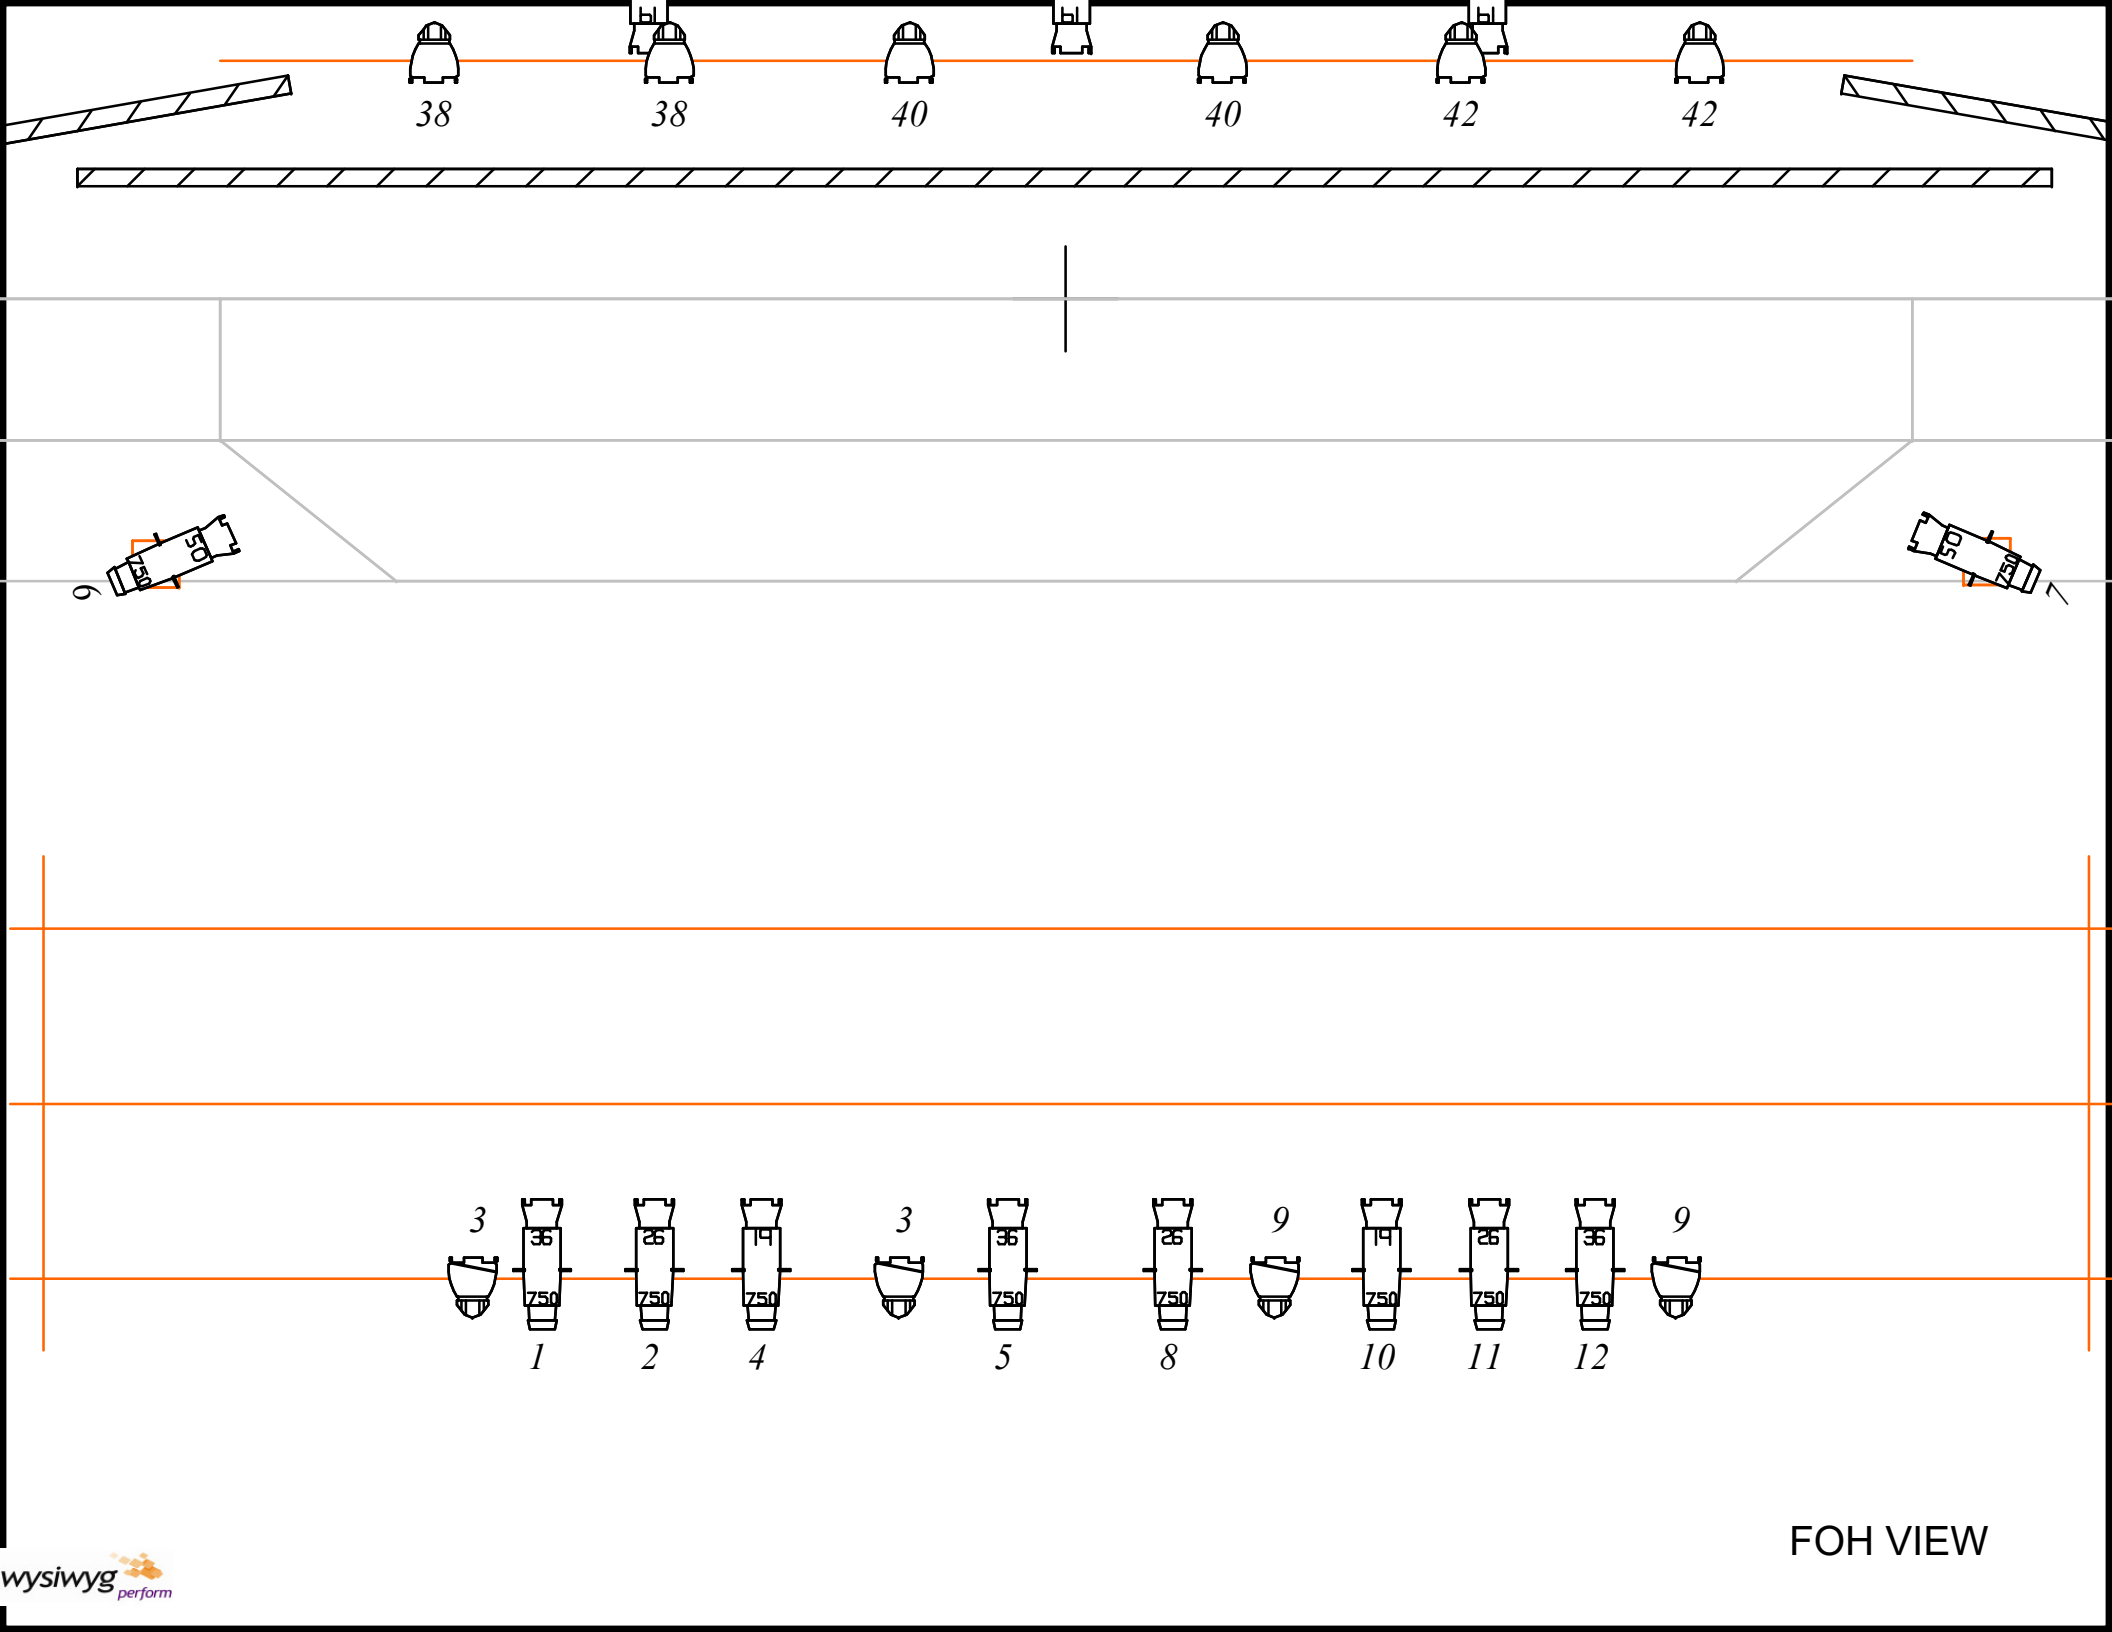

ALL LEKOS 36 DEG.
HAVE BREAK UP GOBOS

JB LIGHTING VARYSCAN A7
MOVING LED 8 DEG. A 28 DEG.
STANDARD 16 BIT DEVICE

JB LIGHTING VARYSCAN P6
SPOT

TOP VIEW

15'0" 14'0" 13'0" 12'0" 11'0" 10'0" 9'0" 8'0" 7'0" 6'0" 5'0" 4'0" 3'0" 2'0" 1'0" 0'0" 1'0" 2'0" 3'0" 4'0" 5'0" 6'0" 7'0" 8'0" 9'0" 10'0" 11'0" 12'0" 13'0" 14'0" 15'0"

22'6"
21'0"
19'6"
18'0"
16'6"
15'0"
13'6"
12'0"
10'6"
9'0"
7'6"
6'0"
4'6"
3'0"
1'6"
0'0"

LED 1.247 LED 1.255 LED 1.263 LED 1.271 LED 1.279 LED 1.287 LED 1.295 LED 1.303

2.138

2.146

2.130

2.154

2.122

2.162

ETC Lustr 11 (Selador)

DMX Footprint

- DMX 1 RED
- DMX 2 RED - ORAMGE
- DMX 3 AMBER
- DMX 4 GREEN
- DMX 5 GREEN
- DMX 6 BLUE
- DMX 7 INDIGO
- DMX 8 DIMMER

52

51

54

53

2.114

RED (L027) : 19 - 23 - 46 - 69 - 70
AMBER (L134) : 20 - 24 - 45 - 71
BLUE (L195) : 21 - 44 - 48 - 67 - 72
NC (L281) : 22 - 43 - 47 - 68

GOBO (BREAK UP)

TRUSS 4 : 13 - 14 - 16 - 17
TRUSS 3 : 26 - 28 - 30