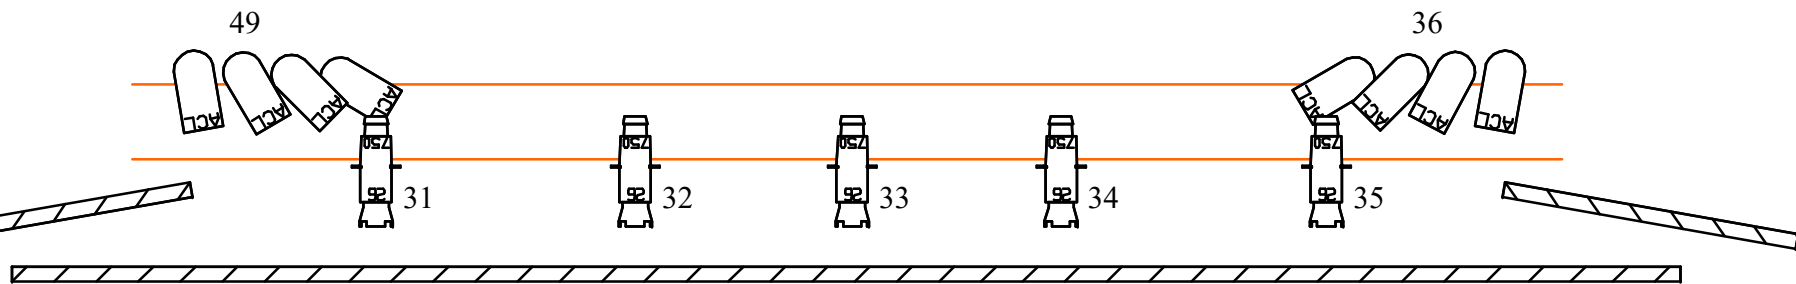

ALL LEKOS 36 DEG.
HAVE BREAK UP GOBOS

JB LIGHTING VARYSCAN A7
MOVING LED 8 DEG. A 28 DEG.
STANDARD 16 BIT DEVICE

JB LIGHTING VARYSCAN P6
SPOT

TOP VIEW

15'0" 14'0" 13'0" 12'0" 11'0" 10'0" 9'0" 8'0" 7'0" 6'0" 5'0" 4'0" 3'0" 2'0" 1'0" 0'0" 1'0" 2'0" 3'0" 4'0" 5'0" 6'0" 7'0" 8'0" 9'0" 10'0" 11'0" 12'0" 13'0" 14'0" 15'0"

22'6"
21'0"
19'6"
18'0"
16'6"
15'0"
13'6"
12'0"
10'6"
9'0"
7'6"
6'0"
4'6"
3'0"
1'6"
0'0"

LED 1.247 LED 1.255 LED 1.263 LED 1.271 LED 1.279 LED 1.287 LED 1.295 LED 1.303

2.138

2.146

2.130

2.154

2.122

2.162

ETC Lustr 11 (Selador)

DMX Footprint

- DMX 1 RED
- DMX 2 RED - ORAMGE
- DMX 3 AMBER
- DMX 4 GREEN
- DMX 5 GREEN
- DMX 6 BLUE
- DMX 7 INDIGO
- DMX 8 DIMMER

52

51

54

53

2.114